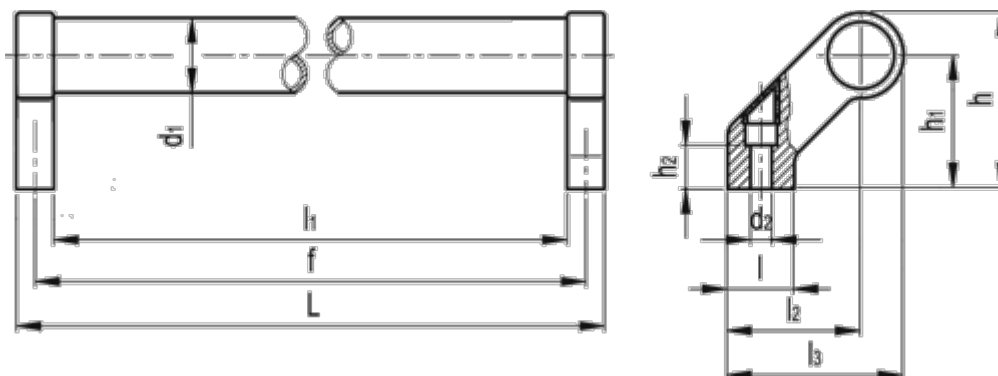

Data Sheet

Article number: 20139300B

Description: E+G Handle GN 333-28-300-B-EL

Measures

d1 = 28

d2 = 6.5

f +/-0.5 = 300

h = 66

h1 = 50

h2 = 17

L = 314

l1 = 286

l2 = 50

l3 = 66

Weight (g) = 470